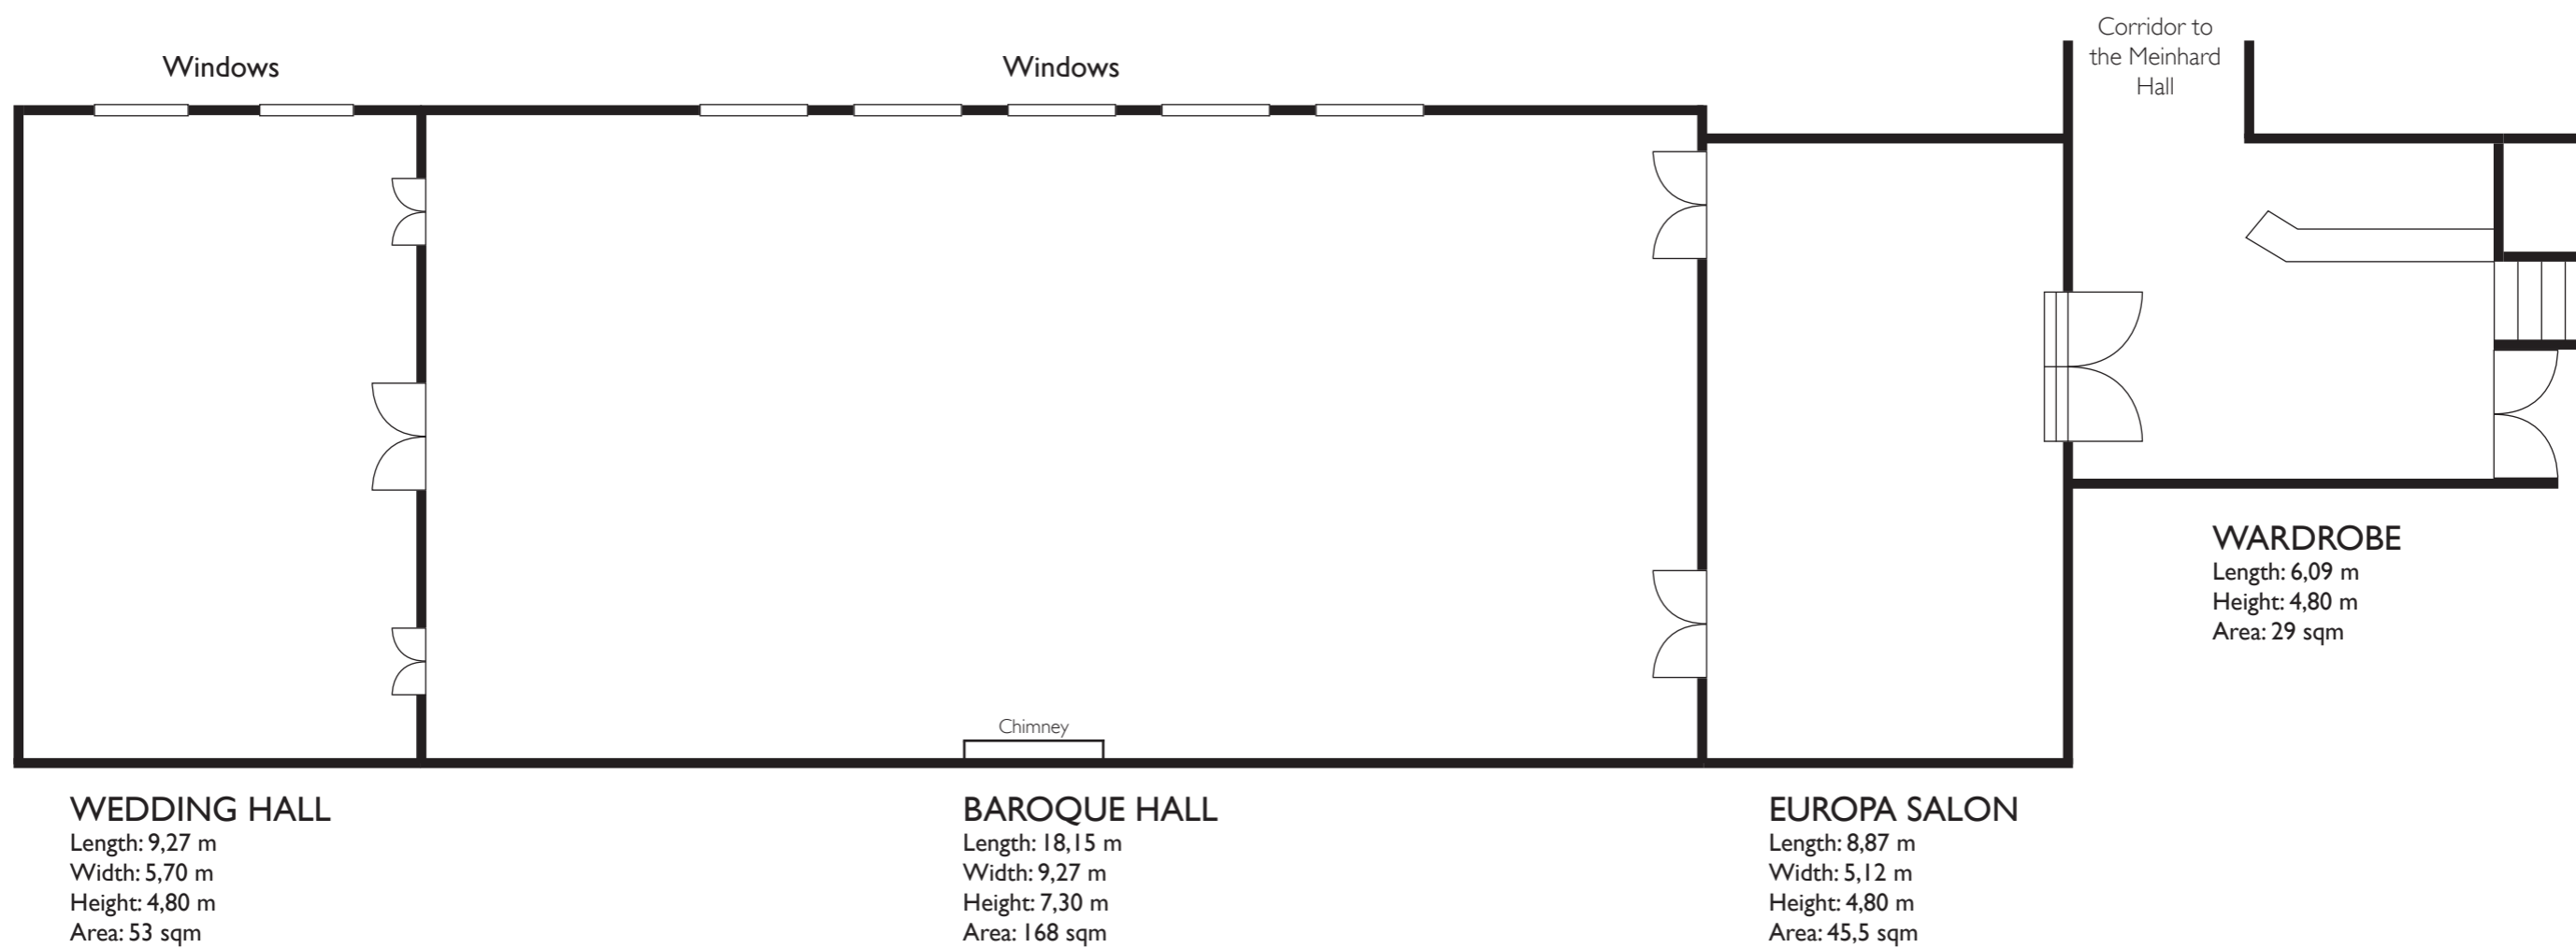

PLAN OF THE HALLS - Wedding Hall / Baroque Hall / Europa Salon - 1st floor

Scale 1:100 (1 cm = 1 m)

PLAN OF THE HALLS - Wedding Hall / Baroque Hall / Europa Salon, 1st floor

Scale 1:100 (1 cm = 1 m)